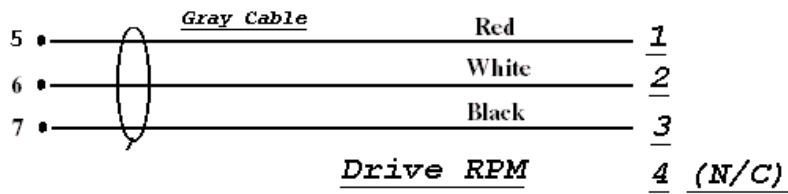

Cable #DCRC CUSTOM RPM CABLE

This RPM Cable is for reading Engine RPM with an RPM Sensor (diesel and Mallory Magneto applications.)