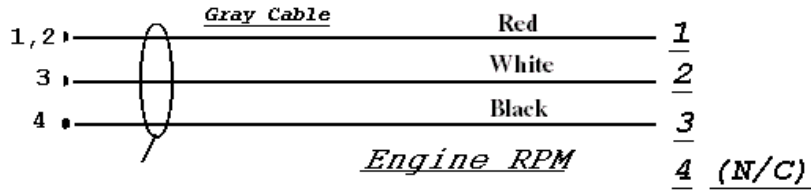

Cable #DCRC CUSTOM RPM CABLE

This RPM Cable is for reading Engine RPM with an RPM Sensor (diesel and Mallory Magneto applications.)