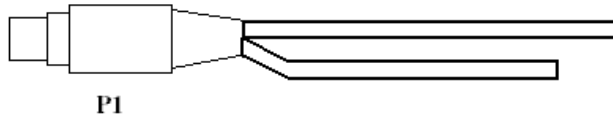

Cable #DCRC CUSTOM RPM CABLE

This RPM Cable is for reading Engine RPM with an RPM Sensor (diesel and Mallory Magneto applications.)